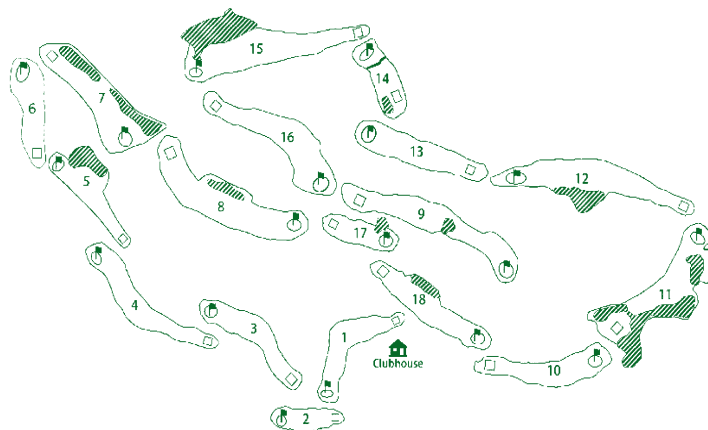

Local Rules

- Embedded ball rule in effect through the green.
- Out of Bounds is defined by white stakes and lines.
- Proper attire is required to play golf and use the practice facilities.
- Please repair all ball marks, fill all divots, and rake all bunkers after play.
- No food or beverages may be brought onto the premises.
- Rangers and Starters have authority to enforce rules.
- This course irrigates with reclaimed water.
- Please use the drop zone on #9 (located over bridge) if a ball is hit into the marsh (hazard).
- The use of distance measuring devices is permitted.

Men's Tees	Slope	Rating
Blue	135	73.1
Combo	133	71.9
White	126	70.1
Green	120	68.1

Women's Tees	Slope	Rating
Red	125	72.0
Combo	121	69.9
Yellow	119	69.2

Magnolia

P O I N T
GOLF • TENNIS • SWIM • RESTAURANT

Course Designer: Mark McCumber, 1986

3670 Clubhouse Drive
Green Cove Springs, FL 32043
904-269-9276
www.magnoliapointgolfclub.com

Magnolia

P O I N T

Hole	1	2	3	4	5	6	7	8	9	Out	
Blue Tees	135 / 73.1	452	132	371	528	419	206	430	566	390	3494
Combo Tees	133 / 71.9	414	132	371	494	387	169	430	566	390	3353
White Tees	126 / 70.1	414	123	337	494	387	169	398	521	370	3213
Green Tees	120 / 68.1	375	114	308	432	364	145	371	454	343	2906
Mens' Hdcp	3	17	13	9	11	15	7	5	1		
+/-											
Par	4	3	4	5	4	3	4	5	4	36	
Red Tees	125 / 72.0	364	112	301	427	356	141	366	449	341	2857
Combo Tees	121 / 69.9	300	112	301	427	286	141	331	409	341	2648
Yellow Tees	119 / 69.2	300	103	295	402	286	109	331	409	268	2503
Ladies' Hdcp	11	15	7	3	13	17	9	1	5		